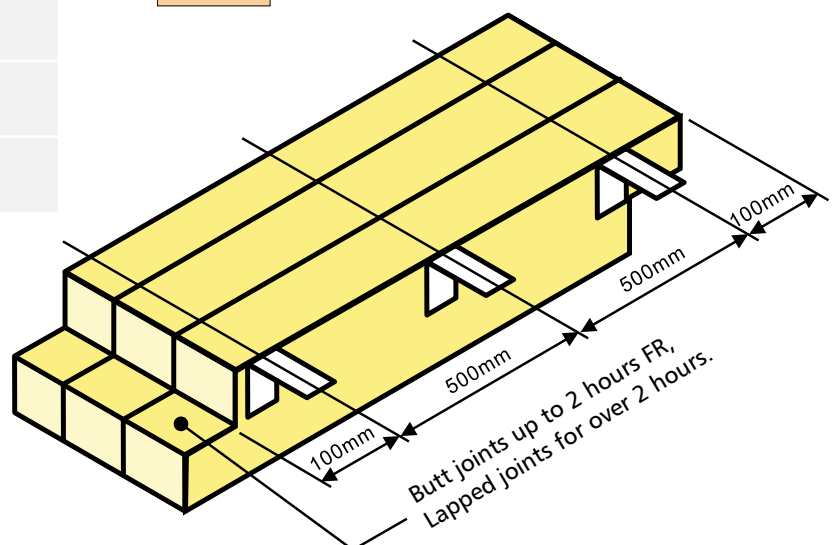

## Curtain Walling

### STOPLITE CURTAIN WALLING

Fire Rating (hrs)	Board Thickness (mm)
1 to 2	100
3	150
4	160

The information contained in Cryotherm data sheets is believed correct at the time of publication. Whilst we will endeavour to keep our publications up to date, readers will appreciate that between publications there may be pertinent changes in the law, or other developments affecting the accuracy of the information provided.