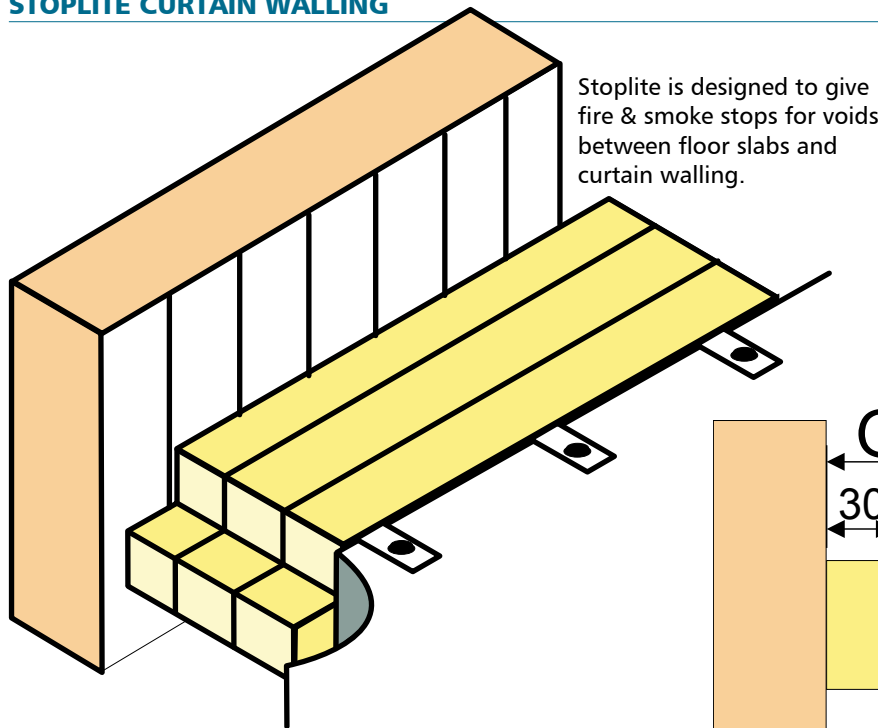

## Curtain Walling

### STOPLITE CURTAIN WALLING

Fire Rating (hrs)	Board Thickness (mm)
1 to 2	100
3	150
4	160

The information contained in Cryotherm data sheets is believed correct at the time of publication. Whilst we will endeavour to keep our publications up to date, readers will appreciate that between publications there may be pertinent changes in the law, or other developments affecting the accuracy of the information provided.