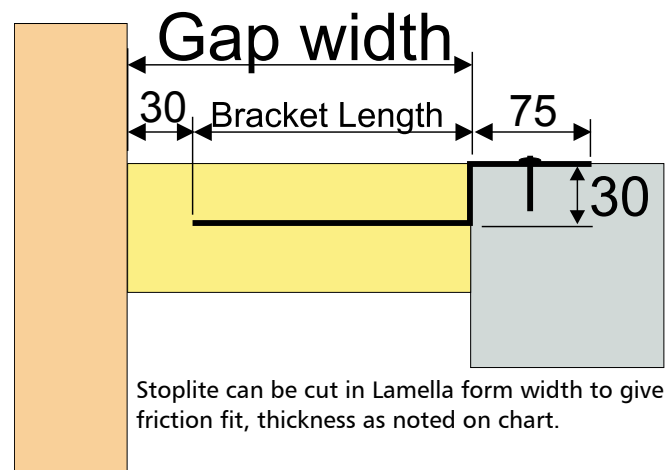

## Curtain Walling

### STOPLITE CURTAIN WALLING

Fire Rating (hrs)	Board Thickness (mm)
1 to 2	100
3	150
4	160

The information contained in Cryotherm data sheets is believed correct at the time of publication. Whilst we will endeavour to keep our publications up to date, readers will appreciate that between publications there may be pertinent changes in the law, or other developments affecting the accuracy of the information provided.