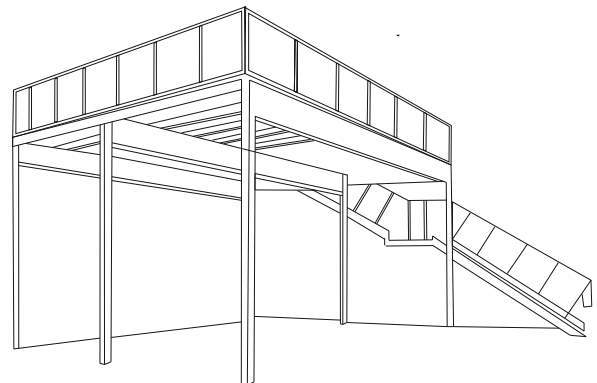

Rockliner SHS 4 sided Snap Lock

Customer to Supply SHS
serial size.
e.g 100x100x5

MATERIAL

Metal :	Finishes:	Lining:	Fixings:
Internal Casing 0.6mm Steel	Unfinished, Galv, plastisol Coated, powder coated, polyester coated, Various colours available	Spiralite to provide required fire rating	No fixings required