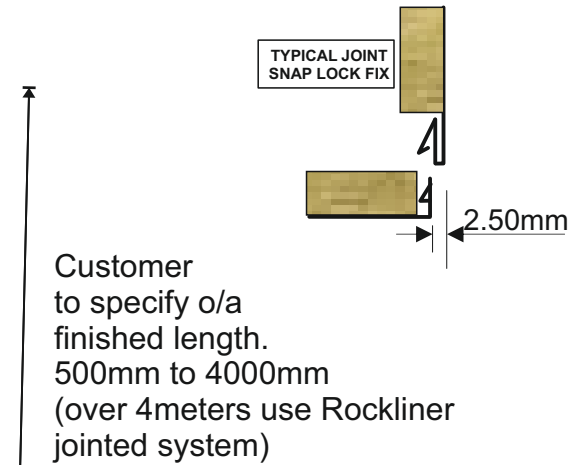

Rockliner SHS 4 sided Snap Lock

Customer to Supply SHS
serial size.
e.g 100x100x5

MATERIAL

Metal :	Finishes:	Lining:	Fixings:
Internal Casing 0.6mm Steel	Unfinished, Galv, plastisol Coated, powder coated, polyester coated, Various colours available	Spiralite to provide required fire rating	No fixings required