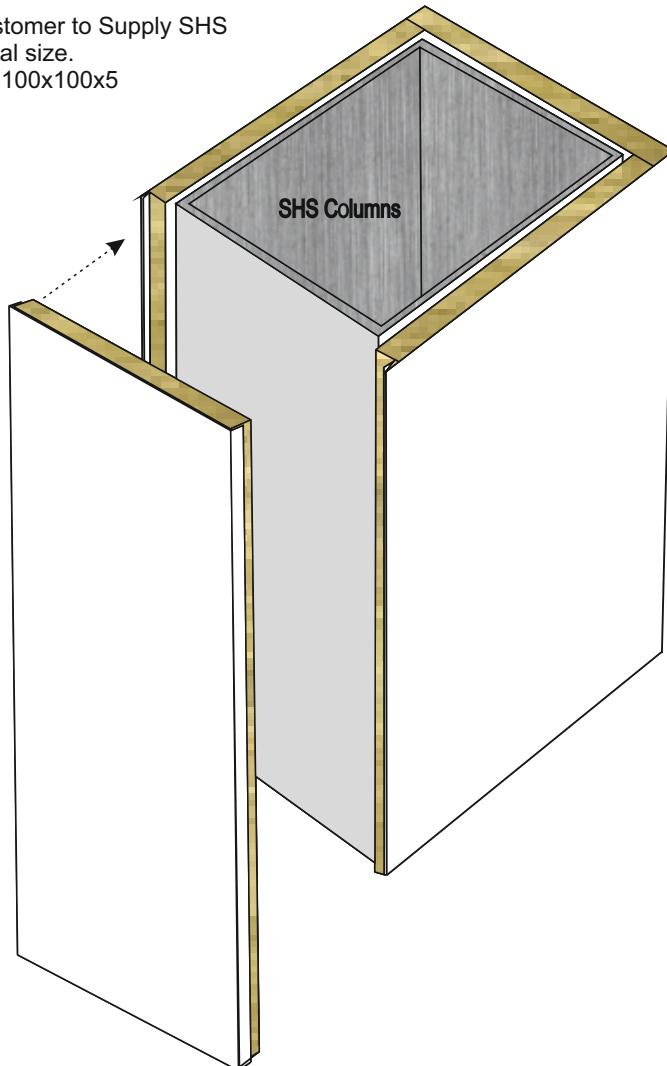

Rockliner SHS 4 sided Snap Lock

Customer to Supply SHS
serial size.
e.g 100x100x5

MATERIAL

Metal :	Finishes:	Lining:	Fixings:
Internal Casing 0.6mm Steel	Unfinished, Galv, plastisol Coated, powder coated, polyester coated, Various colours available	Spiralite to provide required fire rating	No fixings required